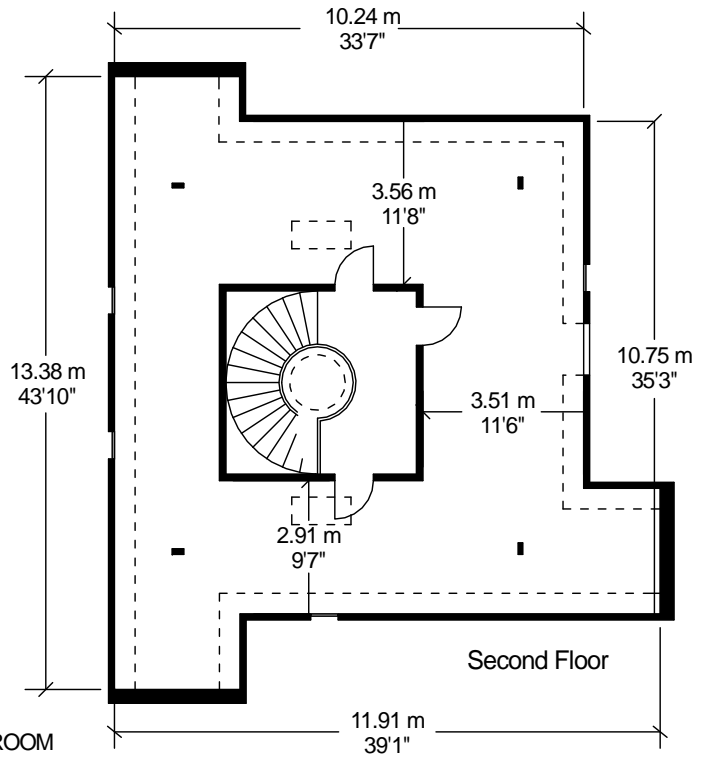

APPROXIMATE GROSS INTERNAL AREA

427.8 sq.m. 4605 sq.ft.

FOR IDENTIFICATION ONLY - NOT TO SCALE

UTILITY ROOM